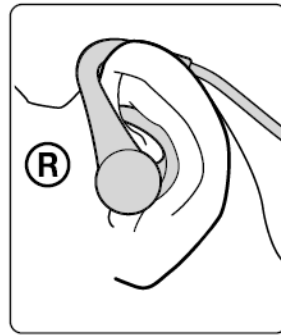

Rain won't stop play: the MDR-AS800BT is splash-proof to IPX4 standards, with ultrasonic welds that keep water out. They're good for 4.5 hours of music playback from a single battery charge – plenty for a relaxing afternoon in the café or commuting to and from work. There's also a choice of smartphone headset model MDR-AS800AP.