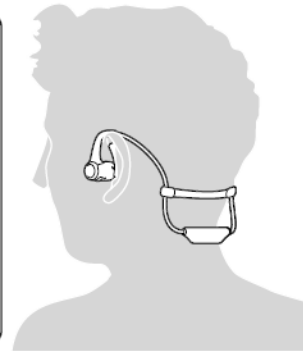

Rain won't stop play: the MDR-AS800BT is splash-proof to IPX4 standards, with ultrasonic welds that keep water out. They're good for 4.5 hours of music playback from a single battery charge – plenty for a relaxing afternoon in the café or commuting to and from work. There's also a choice of smartphone headset model MDR-AS800AP.